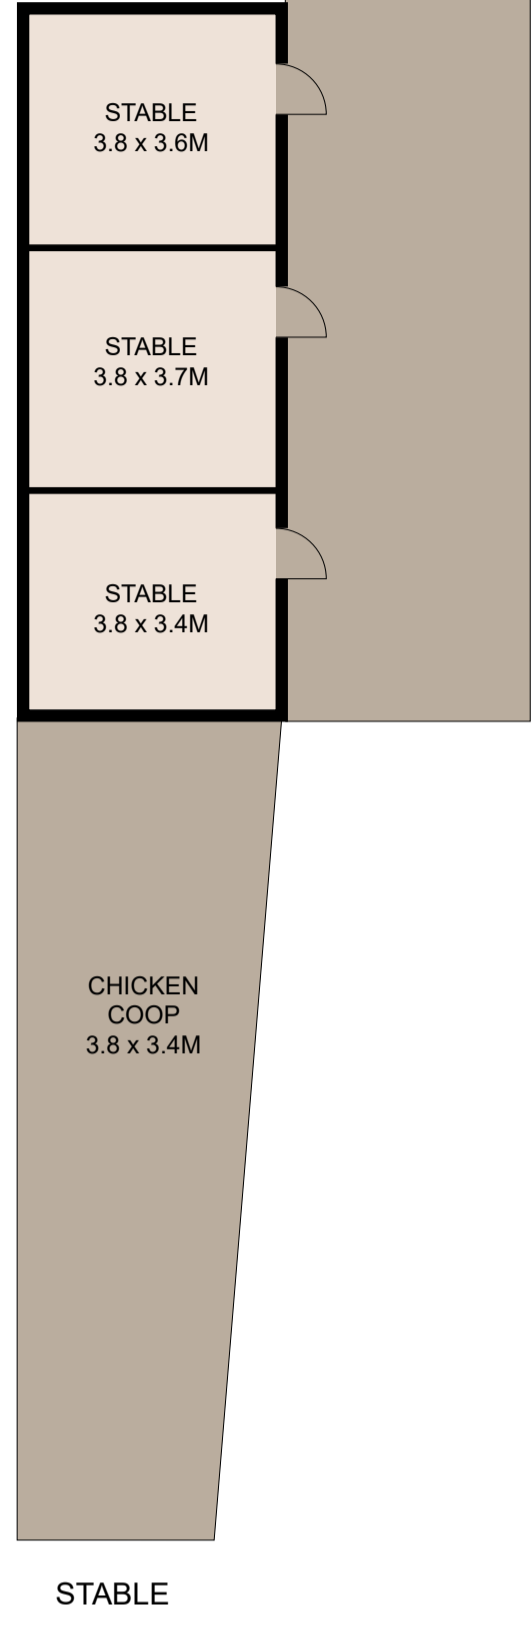

GROUND FLOOR

STABLE

COTTAGE GROUND FLOOR

COTTAGE FIRST FLOOR

TOTAL LAND SIZE: 33.45 acres

Plans shown are for presentation purposes only and are not part of any legal document or title. They are subject to errors, omissions, inaccuracies and should not be used as a sole and accurate reference. Interested parties should make their own inquiries using independent sources.

1324 RIVER ROAD

LOWER PORTLAND

0 1 2 3 4 5
SCALE (METRES)

TOTAL LAND SIZE: 33.45 acres 

Plans shown are for presentation purposes only and are not part of any legal document or title. They are subject to errors, omissions, inaccuracies and should not be used as a sole and accurate reference. Interested parties should make their own inquiries using independent sources.

1324 RIVER ROAD

LOWER PORTLAND