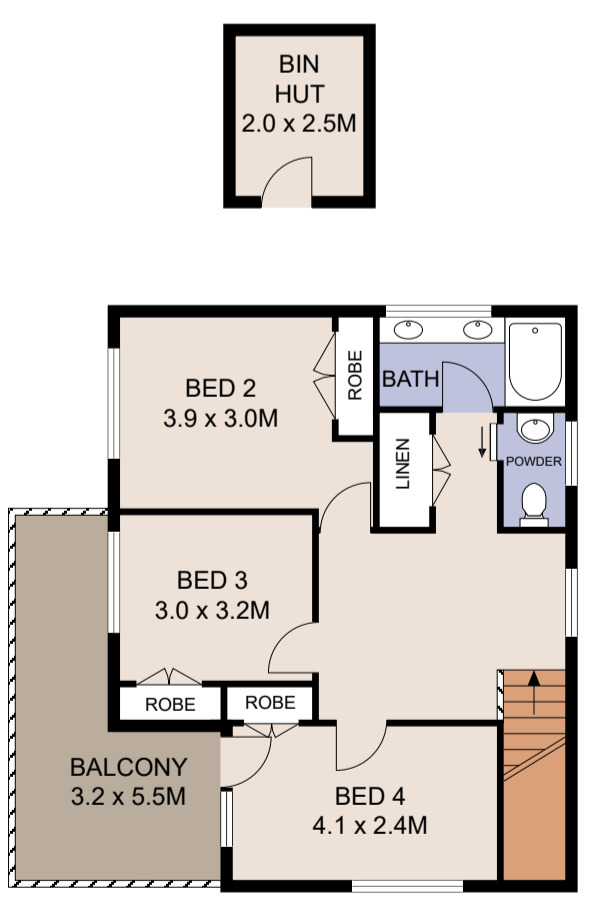

GROUND FLOOR

STABLE

COTTAGE GROUND FLOOR

COTTAGE FIRST FLOOR

TOTAL LAND SIZE: 33.45 acres

Plans shown are for presentation purposes only and are not part of any legal document or title. They are subject to errors, omissions, inaccuracies and should not be used as a sole and accurate reference. Interested parties should make their own inquiries using independent sources.

1324 RIVER ROAD

LOWER PORTLAND

0 1 2 3 4 5
SCALE (METRES)

TOTAL LAND SIZE: 33.45 acres 

Plans shown are for presentation purposes only and are not part of any legal document or title. They are subject to errors, omissions, inaccuracies and should not be used as a sole and accurate reference. Interested parties should make their own inquiries using independent sources.

1324 RIVER ROAD

LOWER PORTLAND