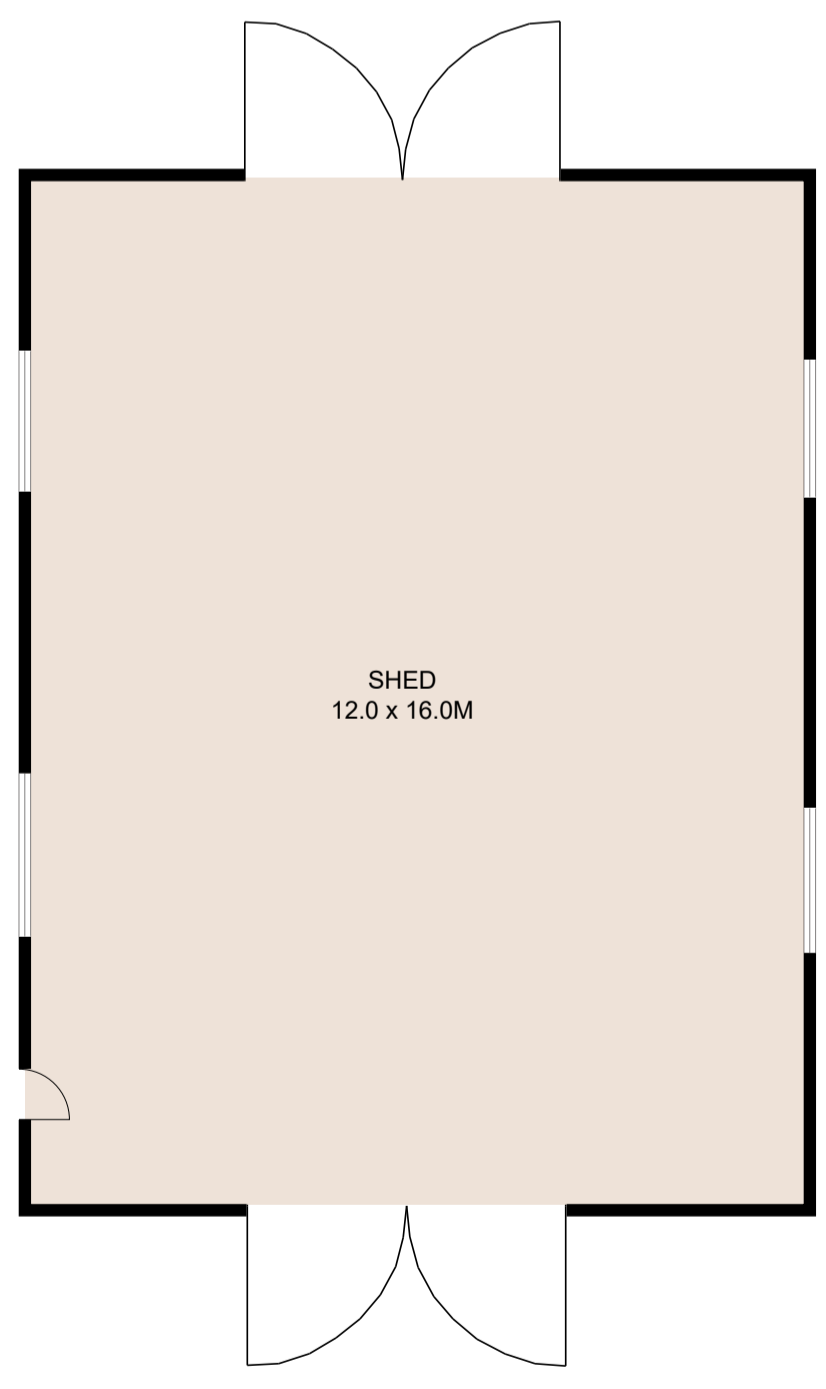

GROUND FLOOR

STABLE

COTTAGE GROUND FLOOR

COTTAGE FIRST FLOOR

TOTAL LAND SIZE: 33.45 acres

Plans shown are for presentation purposes only and are not part of any legal document or title. They are subject to errors, omissions, inaccuracies and should not be used as a sole and accurate reference. Interested parties should make their own inquiries using independent sources.

1324 RIVER ROAD

LOWER PORTLAND

0 1 2 3 4 5
SCALE (METRES)

TOTAL LAND SIZE: 33.45 acres 

Plans shown are for presentation purposes only and are not part of any legal document or title. They are subject to errors, omissions, inaccuracies and should not be used as a sole and accurate reference. Interested parties should make their own inquiries using independent sources.