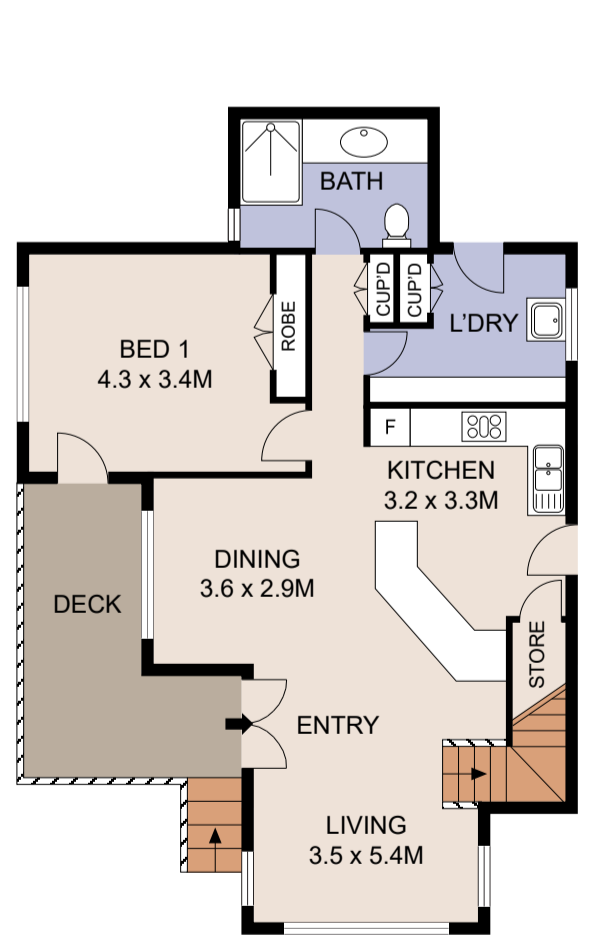

GROUND FLOOR

STABLE

COTTAGE GROUND FLOOR

COTTAGE FIRST FLOOR

TOTAL LAND SIZE: 33.45 acres

Plans shown are for presentation purposes only and are not part of any legal document or title. They are subject to errors, omissions, inaccuracies and should not be used as a sole and accurate reference. Interested parties should make their own inquiries using independent sources.

1324 RIVER ROAD

LOWER PORTLAND

0 1 2 3 4 5
SCALE (METRES)

TOTAL LAND SIZE: 33.45 acres 

Plans shown are for presentation purposes only and are not part of any legal document or title. They are subject to errors, omissions, inaccuracies and should not be used as a sole and accurate reference. Interested parties should make their own inquiries using independent sources.

1324 RIVER ROAD

LOWER PORTLAND