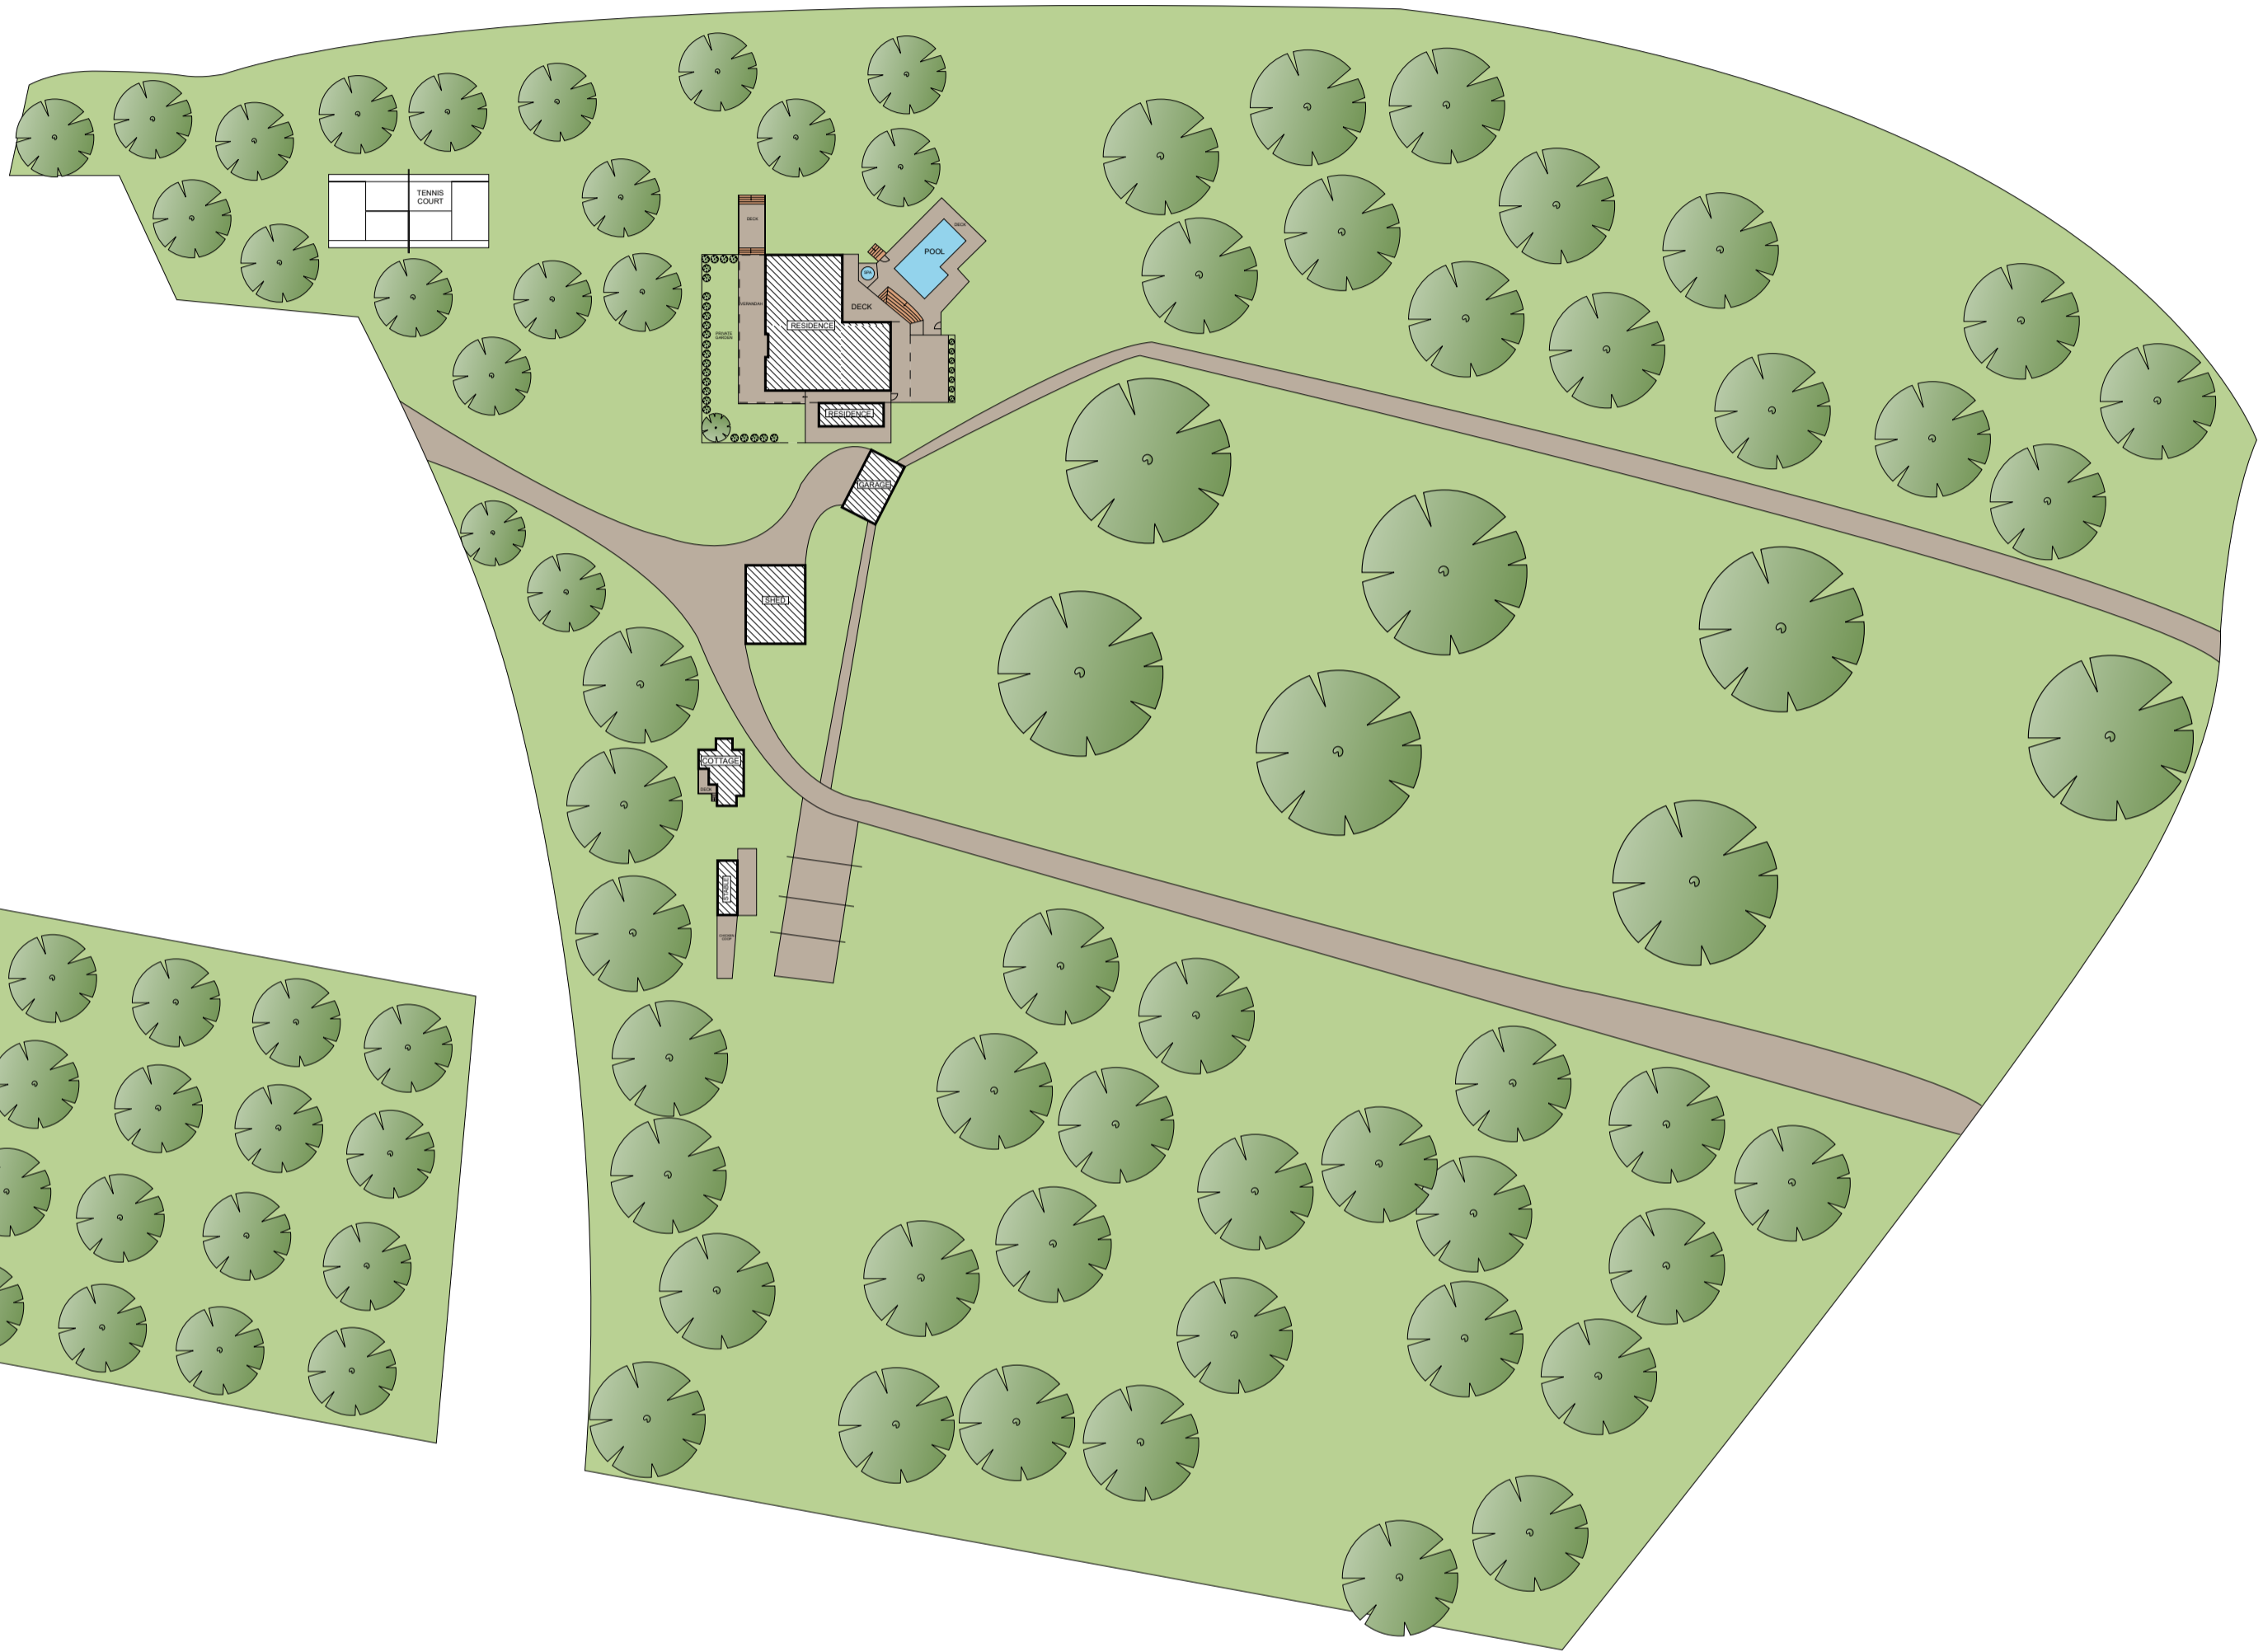

GROUND FLOOR

STABLE

COTTAGE GROUND FLOOR

COTTAGE FIRST FLOOR

TOTAL LAND SIZE: 33.45 acres

Plans shown are for presentation purposes only and are not part of any legal document or title. They are subject to errors, omissions, inaccuracies and should not be used as a sole and accurate reference. Interested parties should make their own inquiries using independent sources.

1324 RIVER ROAD

LOWER PORTLAND

0 1 2 3 4 5
SCALE (METRES)

TOTAL LAND SIZE: 33.45 acres 

Plans shown are for presentation purposes only and are not part of any legal document or title. They are subject to errors, omissions, inaccuracies and should not be used as a sole and accurate reference. Interested parties should make their own inquiries using independent sources.

1324 RIVER ROAD

LOWER PORTLAND